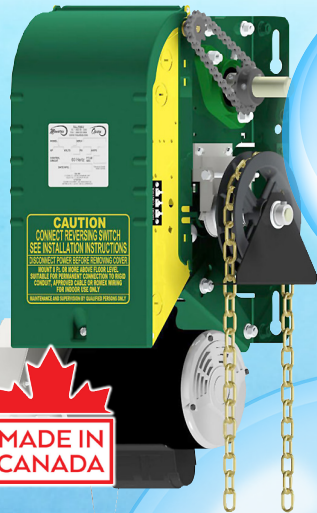

Roll-up Rubber Doors

- For industrial, commercial and institutional usage at reasonable prices!

MADE IN CANADA